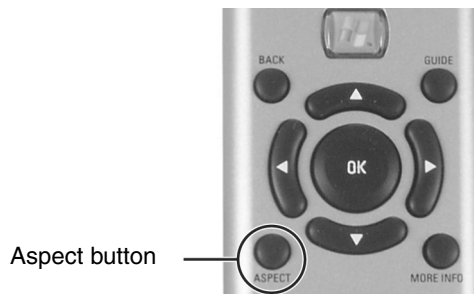

UPDATE

Gateway Media Center PC Remote Control

The **Aspect** button located on your remote control does not function with your Media Center PC. This button is reserved for future system enhancements.

MAN 820GM REMOTE UPD R0 9/04

www.gateway.com

UPDATE

Gateway Media Center PC Remote Control

The **Aspect** button located on your remote control does not function with your Media Center PC. This button is reserved for future system enhancements.